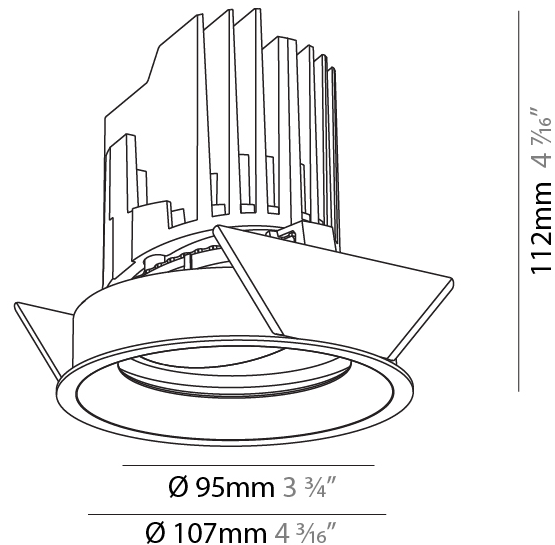

GENERAL

Series: Bioniq
 Subseries: Bioniq Round Adjustable
 Brand: Prolight
 Division: Architectural
 Mounting Type: Recessed
 Mounting Location: Ceiling
 Subcategory: Downlight

PHYSICAL

Shape: Round
 Diameter (mm): 107
 Diameter (in): 4 3/16
 Height (mm): 112
 Height (in): 4 7/16
 Ceiling Thickness (mm): 10 / 12.5 / 15
 Ceiling Thickness (in): 3/8 or 1/2 or 9/16
 Min. Recessing Depth (mm): 130
 Min. Recessing Depth (in): 5 1/8
 Light Distribution: Adjustable / Downlight
 Weight (kg): 0.47
 Weight (lbs): 1.04
 Fixture Finish: SSR / BKV / CWI / CRY / HAB / UFT / ITA / RUA / FTG / MYG / LOD / PUS / FRO / FUP / KIA / POP / BLS / SPG / MEY / GOH / GUM / CHC / COM / ABZ / JAG / OBR / MOS / ROR
 Fixture Material: Aluminum Die Cast
 Cut-out Measurements: 98mm / 3 7/8"

GENERAL

Series: Bioniq
 Subseries: Bioniq Round Adjustable
 Brand: Prolicht
 Division: Architectural
 Mounting Type: Recessed
 Mounting Location: Ceiling
 Subcategory: Downlight

PHYSICAL

Shape: Round
 Diameter (mm): 107
 Diameter (in): 4 3/16
 Height (mm): 112
 Height (in): 4 7/16
 Ceiling Thickness (mm): 10 / 12.5 / 15
 Ceiling Thickness (in): 3/8 or 1/2 or 9/16
 Min. Recessing Depth (mm): 130
 Min. Recessing Depth (in): 5 1/8
 Light Distribution: Adjustable / Downlight
 Weight (kg): 0.47
 Weight (lbs): 1.04
 Fixture Finish: SSR / BKV / CWI / CRY / HAB / UFT / ITA / RUA / FTG / MYG / LOD / PUS / FRO / FUP / KIA / POP / BLS / SPG / MEY / GOH / GUM / CHC / COM / ABZ / JAG / OBR / MOS / ROR
 Fixture Material: Aluminum Die Cast
 Cut-out Measurements: 98mm / 3 7/8"

OPTICAL

Reflector°: 10
 Optic°: Lens Pack - No Lens
 Adjustability: Rotational 355°; Tilt 30°

RATINGS AND CERTIFICATIONS

Certified By: Certified for North American Standards
 IP rating: IP20

						
	98mm 3 7/8"	130mm 5 1/8"	10 15mm 3/8" 9/16"	30°	355°	
						