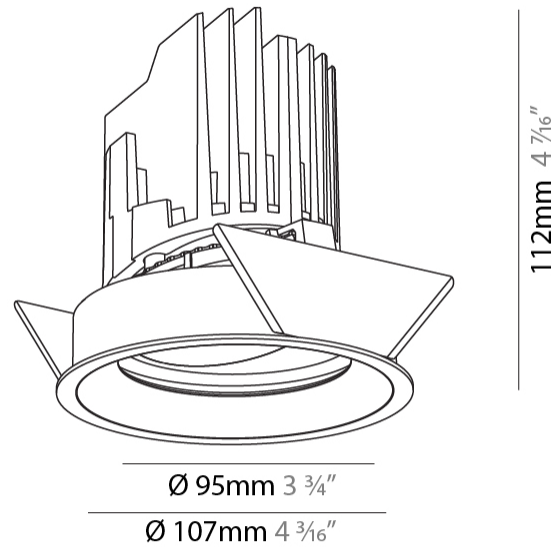

GENERAL

Series: Bioniq
 Subseries: Bioniq Round Adjustable
 Brand: Prolight
 Division: Architectural
 Mounting Type: Recessed
 Mounting Location: Ceiling
 Subcategory: Downlight

PHYSICAL

Shape: Round
 Diameter (mm): 107
 Diameter (in): 4 3/16
 Height (mm): 112
 Height (in): 4 7/16
 Ceiling Thickness (mm): 10 / 12.5 / 15
 Ceiling Thickness (in): 3/8 or 1/2 or 9/16
 Min. Recessing Depth (mm): 130
 Min. Recessing Depth (in): 5 1/8
 Light Distribution: Adjustable / Downlight
 Weight (kg): 0.47
 Weight (lbs): 1.04
 Fixture Finish: SSR / BKV / CWI / CRY / HAB / UFT / ITA / RUA / FTG / MYG / LOD / PUS / FRO / FUP / KIA / POP / BLS / SPG / MEY / GOH / GUM / CHC / COM / ABZ / JAG / OBR / MOS / ROR
 Fixture Material: Aluminum Die Cast
 Cut-out Measurements: 98mm / 3 7/8"

OPTICAL

Reflector°: 10
 Adjustability: Rotational 355°; Tilt 30°

RATINGS AND CERTIFICATIONS

Certified By: Certified for North American Standards
 IP rating: IP20

	98mm 3 7/8"	130mm 5 1/8"	10 15mm 3/8" 9/16"	30°	355°	
A						